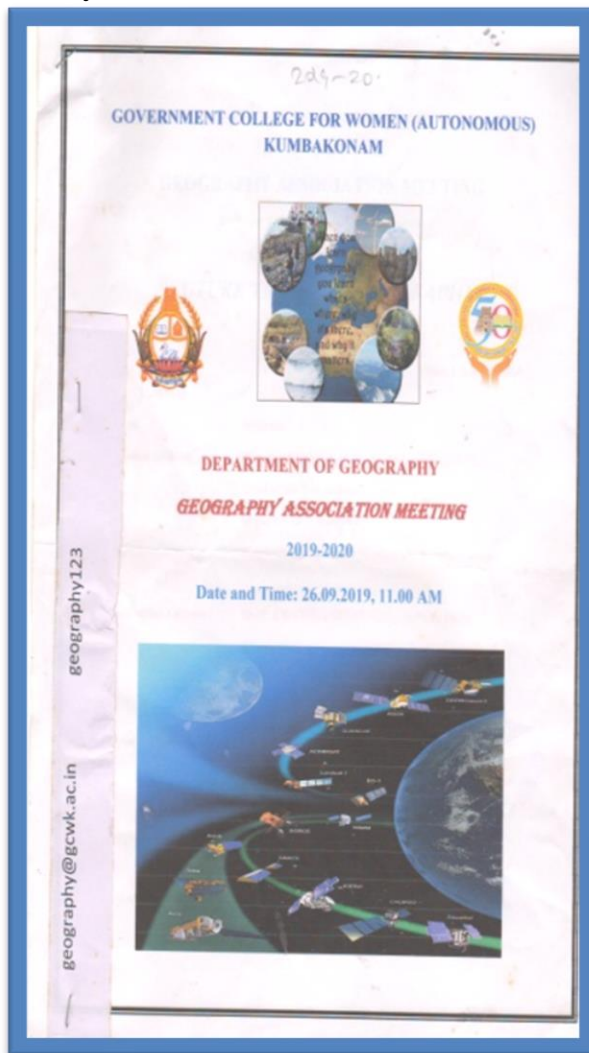

GOVERNMENT COLLEGE FOR WOMEN (AUTONOMOUS)

KUMBAKONAM – 612 001

Affiliated to Bharathidasan University

DST - CURIE Sponsored Institution

IV Cycle of Accreditation

☎ 0435 – 2401391

✉ principal@gcwk.ac.in

GEOGRAPHY ASSOCIATION MEETING “FUTURE TRENDS IN GEOGRAPHY”

Date: 26.09.2019

Dr.P.Masilamani M.Sc., M.Phil., Ph.D.,

Assistant Professor.

Department Of Geography.

Trichy

PRINCIPAL
Government College for Women (Autonomous)
KUMBAKONAM.