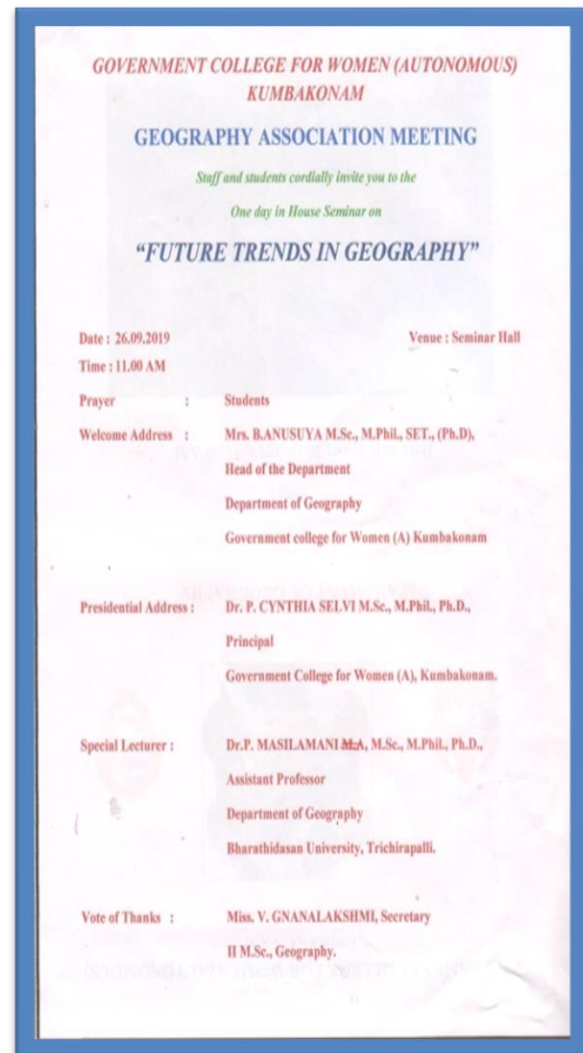

GOVERNMENT COLLEGE FOR WOMEN (AUTONOMOUS)

KUMBAKONAM – 612 001

Affiliated to Bharathidasan University

DST - CURIE Sponsored Institution

IV Cycle of Accreditation

☎ 0435 – 2401391

✉ principal@gcwk.ac.in

GEOGRAPHY ASSOCIATION MEETING “FUTURE TRENDS IN GEOGRAPHY”

Date: 26.09.2019

Dr.P.Masilamani M.Sc., M.Phil., Ph.D.,

Assistant Professor.

Department Of Geography.

Trichy

PRINCIPAL
Government College for Women (Autonomous)
KUMBAKONAM.